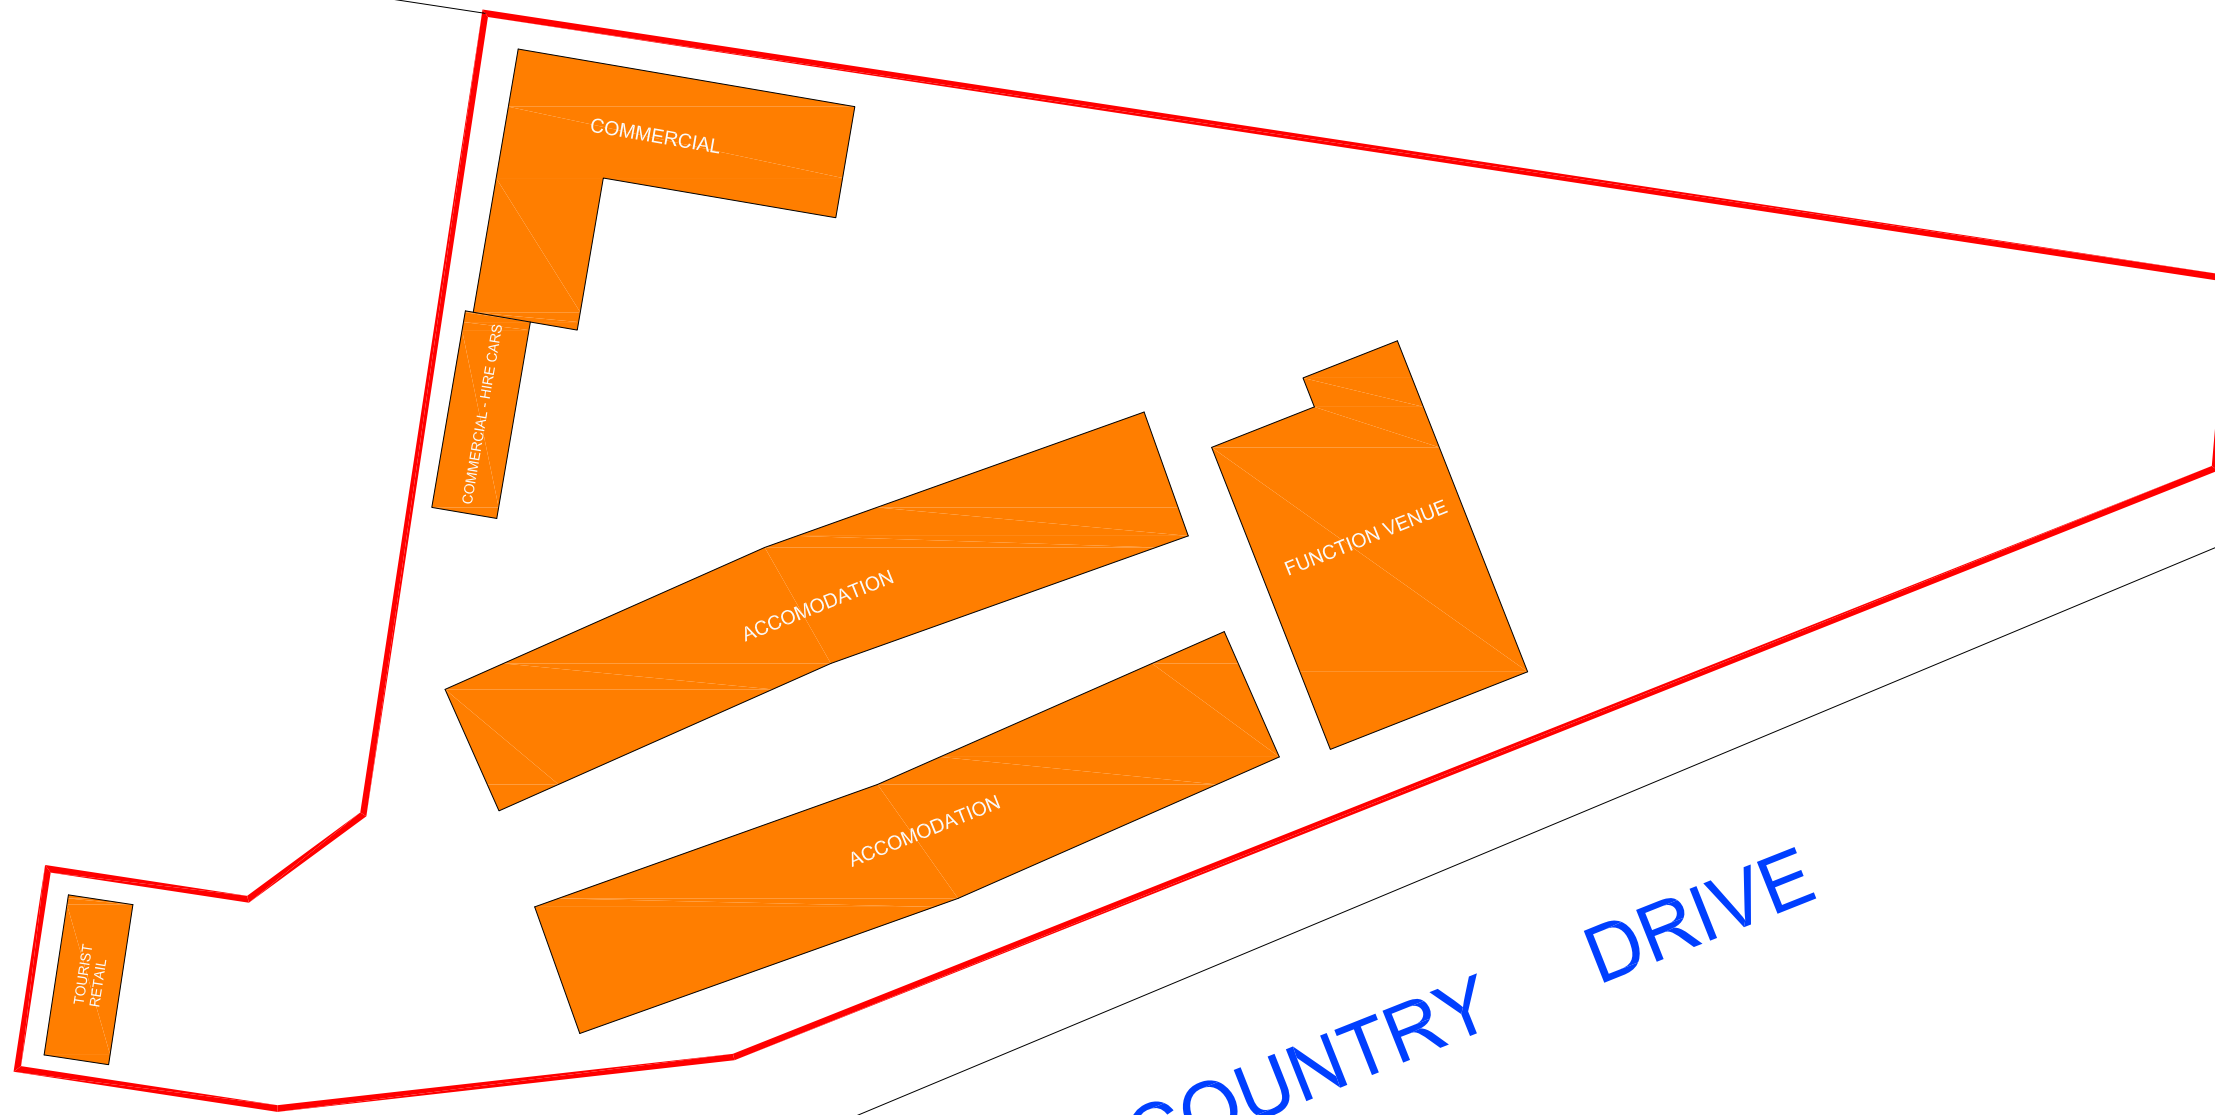

# HVAC - CONCEPT LAYOUT WINE COUNTRY DRIVE, NULKABA

CESSNOCK AIR PORT

WINE COUNTRY DRIVE